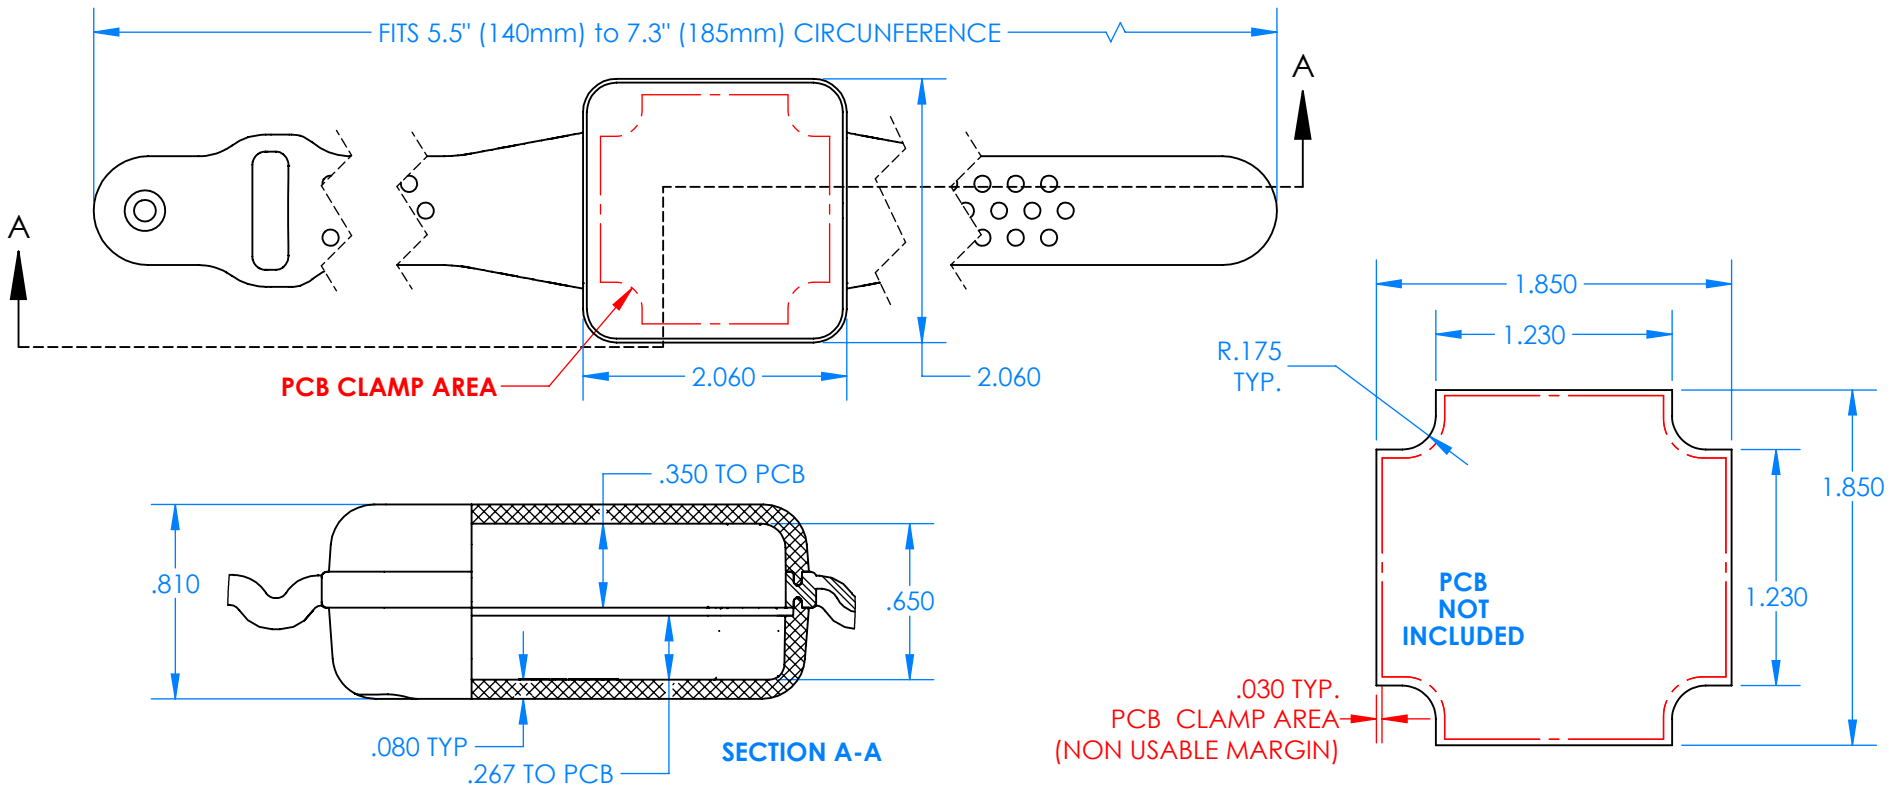

# SERPAC BW47A-YY-AS-ZZ

Electronic Enclosures

**Enclosure color (YY)**  
**Top-Bottom combinations available**  
 BK=black  
 CL=clear  
 TRGY=translucent gray  
 TRRD=translucent red

**Strap color (ZZ)**  
 BK=black  
 BL=blue  
 GM=gunmetal  
 NG=neon green  
 NO=neon orange  
 OR=orange  
 YL=yellow  
 WH=white

PN	Description
5525A	(1) BW 4B Top style A
5528A	(1) BW 4C Bottom style A
5529A	(1) BW 4S-Small Strap style A
6002	(4) #2 X 3/8" PH HD screw. TORQUE 35-60 in-oz

**Watertight enclosure meets or exceeds:**  
**IP67**  
**NEMA 4X, 12, 13**