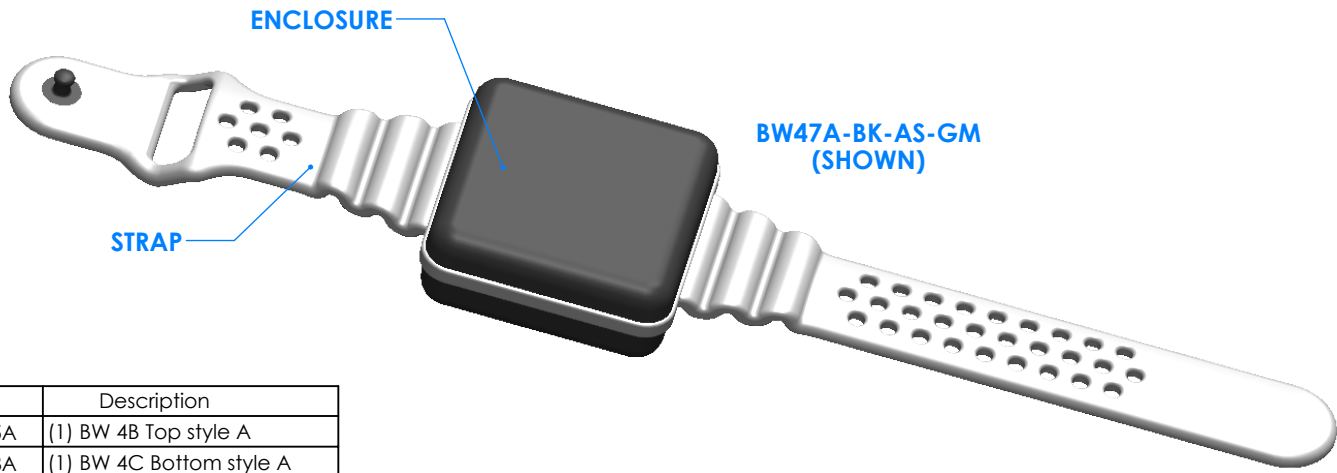

# SERPAC BW47A-YY-AS-ZZ

Electronic Enclosures

**Enclosure color (YY)**  
**Top-Bottom combinations available**  
 BK=black  
 CL=clear  
 TRGY=translucent gray  
 TRRD=translucent red

**Strap color (ZZ)**  
 BK=black  
 BL=blue  
 GM=gunmetal  
 NG=neon green  
 NO=neon orange  
 OR=orange  
 YL=yellow  
 WH=white

PN	Description
5525A	(1) BW 4B Top style A
5528A	(1) BW 4C Bottom style A
5529A	(1) BW 4S-Small Strap style A
6002	(4) #2 X 3/8" PH HD screw. TORQUE 35-60 in-oz

**Watertight enclosure meets or exceeds:**  
**IP67**  
**NEMA 4X, 12, 13**