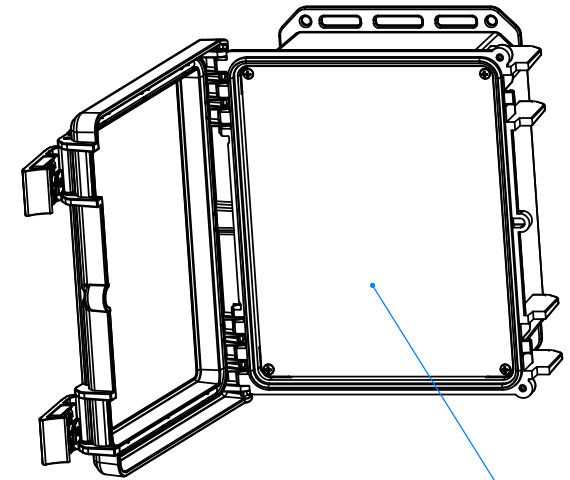

# 7200T Top Panel Kit for 352HL, 342HL, 352HS, 342HS, 352S and 342S

OPTIONAL ACCESSORY

PARTS INCLUDED		
P/N	Qty.	Description
72040	1	Top Aluminum Panel
6029	4	SS #10 X 3/8" Pan HL Screw