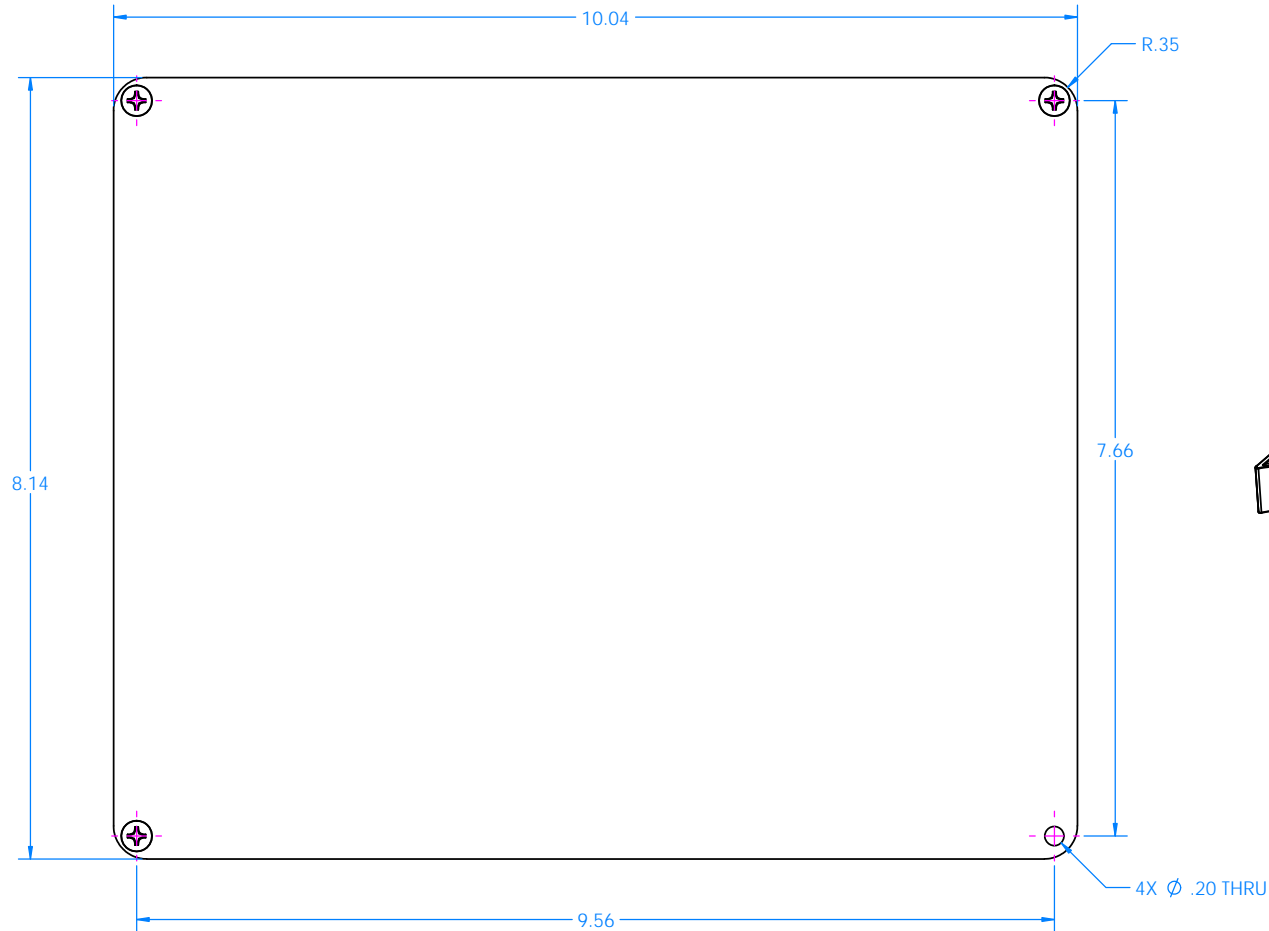

# 7200T Top Panel Kit for 352HL, 342HL, 352HS, 342HS, 352S and 342S

OPTIONAL ACCESSORY

PARTS INCLUDED		
P/N	Qty.	Description
72040	1	Top Aluminum Panel
6029	4	SS #10 X 3/8" Pan HL Screw

# 72040 AP-1 Top Alum Panel

352HL, 342HL, 352HS, 342HS, 352S and 342S