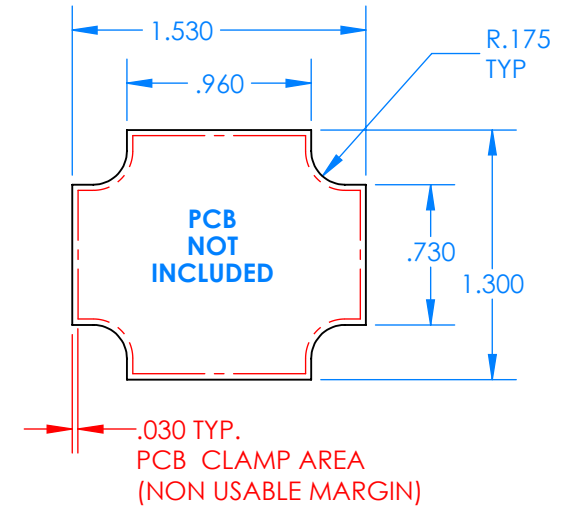

SERPAC BW23A-YY-AS-ZZ

Electronic Enclosures

Enclosure color (YY)

Top-Bottom combinations available

BK=black
CL=clear
TRGY=translucent gray
TRRD=translucent red

Strap color (ZZ)

BK=black
BL=blue
GM=gunmetal
NG=neon green
NO=neon orange
OR=orange
YL=yellow
WH=white

PN	Description
5510A	(1) BW2A Top style A
5513A	(1) BW2B Bottom style A
5517A	(1) BW2AS Small Strap style A
6002	(4) #2 X 3/8" PH HD screw. TORQUE 35-60 in-oz

Watertight enclosure meets or exceeds:
IP67
NEMA 4X, 12, 13