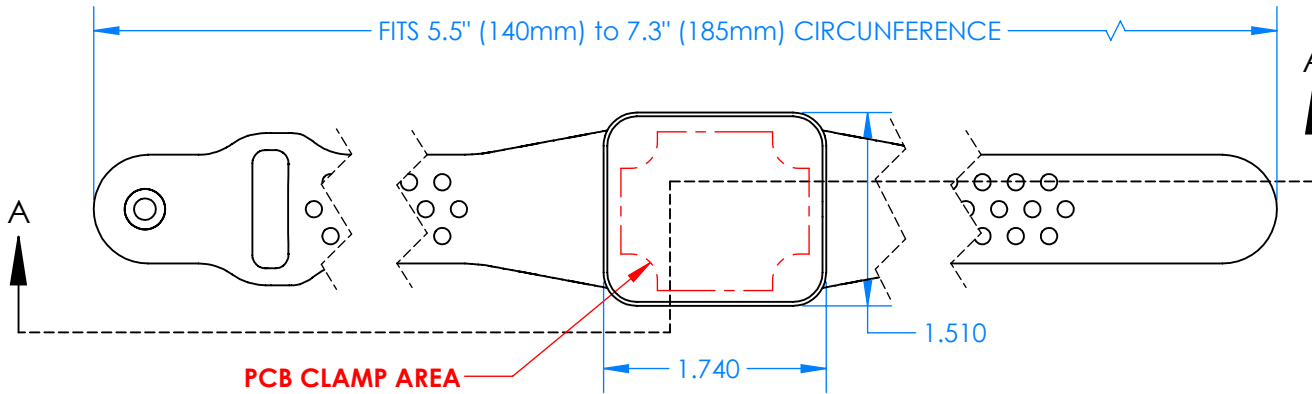

SERPAC BW23A-YY-AS-ZZ

Electronic Enclosures

Enclosure color (YY)

Top-Bottom combinations available

BK=black
CL=clear
TRGY=translucent gray
TRRD=translucent red

Strap color (ZZ)

BK=black
BL=blue
GM=gunmetal
NG=neon green
NO=neon orange
OR=orange
YL=yellow
WH=white

PN	Description
5510A	(1) BW2A Top style A
5513A	(1) BW2B Bottom style A
5517A	(1) BW2AS Small Strap style A
6002	(4) #2 X 3/8" PH HD screw. TORQUE 35-60 in-oz

Watertight enclosure meets or exceeds:
IP67
NEMA 4X, 12, 13