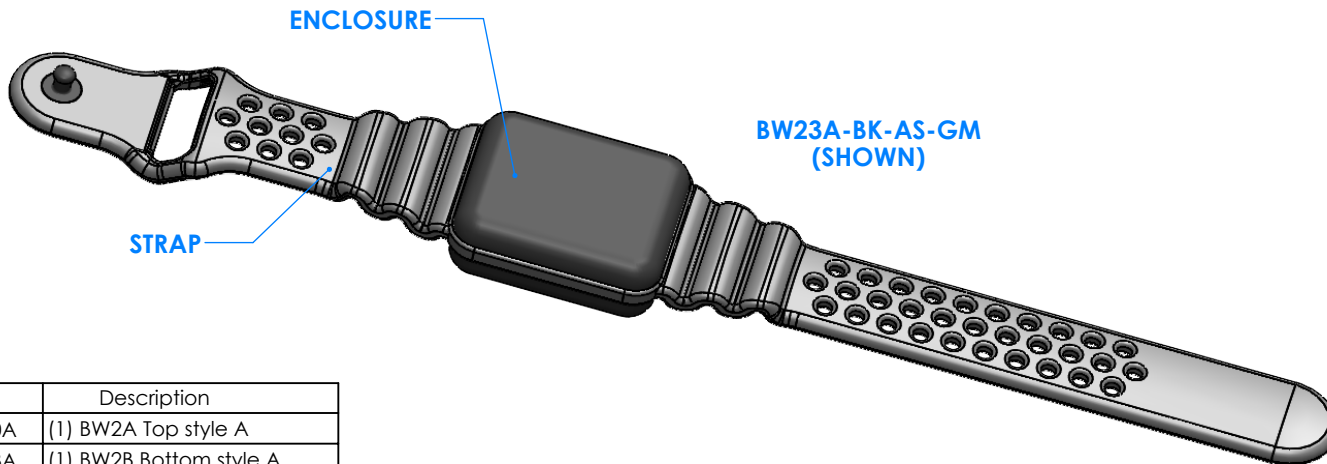

SERPAC BW23A-YY-AS-ZZ

Electronic Enclosures

Enclosure color (YY)

Top-Bottom combinations available

BK=black
CL=clear
TRGY=translucent gray
TRRD=translucent red

Strap color (ZZ)

BK=black
BL=blue
GM=gunmetal
NG=neon green
NO=neon orange
OR=orange
YL=yellow
WH=white

PN	Description
5510A	(1) BW2A Top style A
5513A	(1) BW2B Bottom style A
5517A	(1) BW2AS Small Strap style A
6002	(4) #2 X 3/8" PH HD screw. TORQUE 35-60 in-oz

Watertight enclosure meets or exceeds:
IP67
NEMA 4X, 12, 13