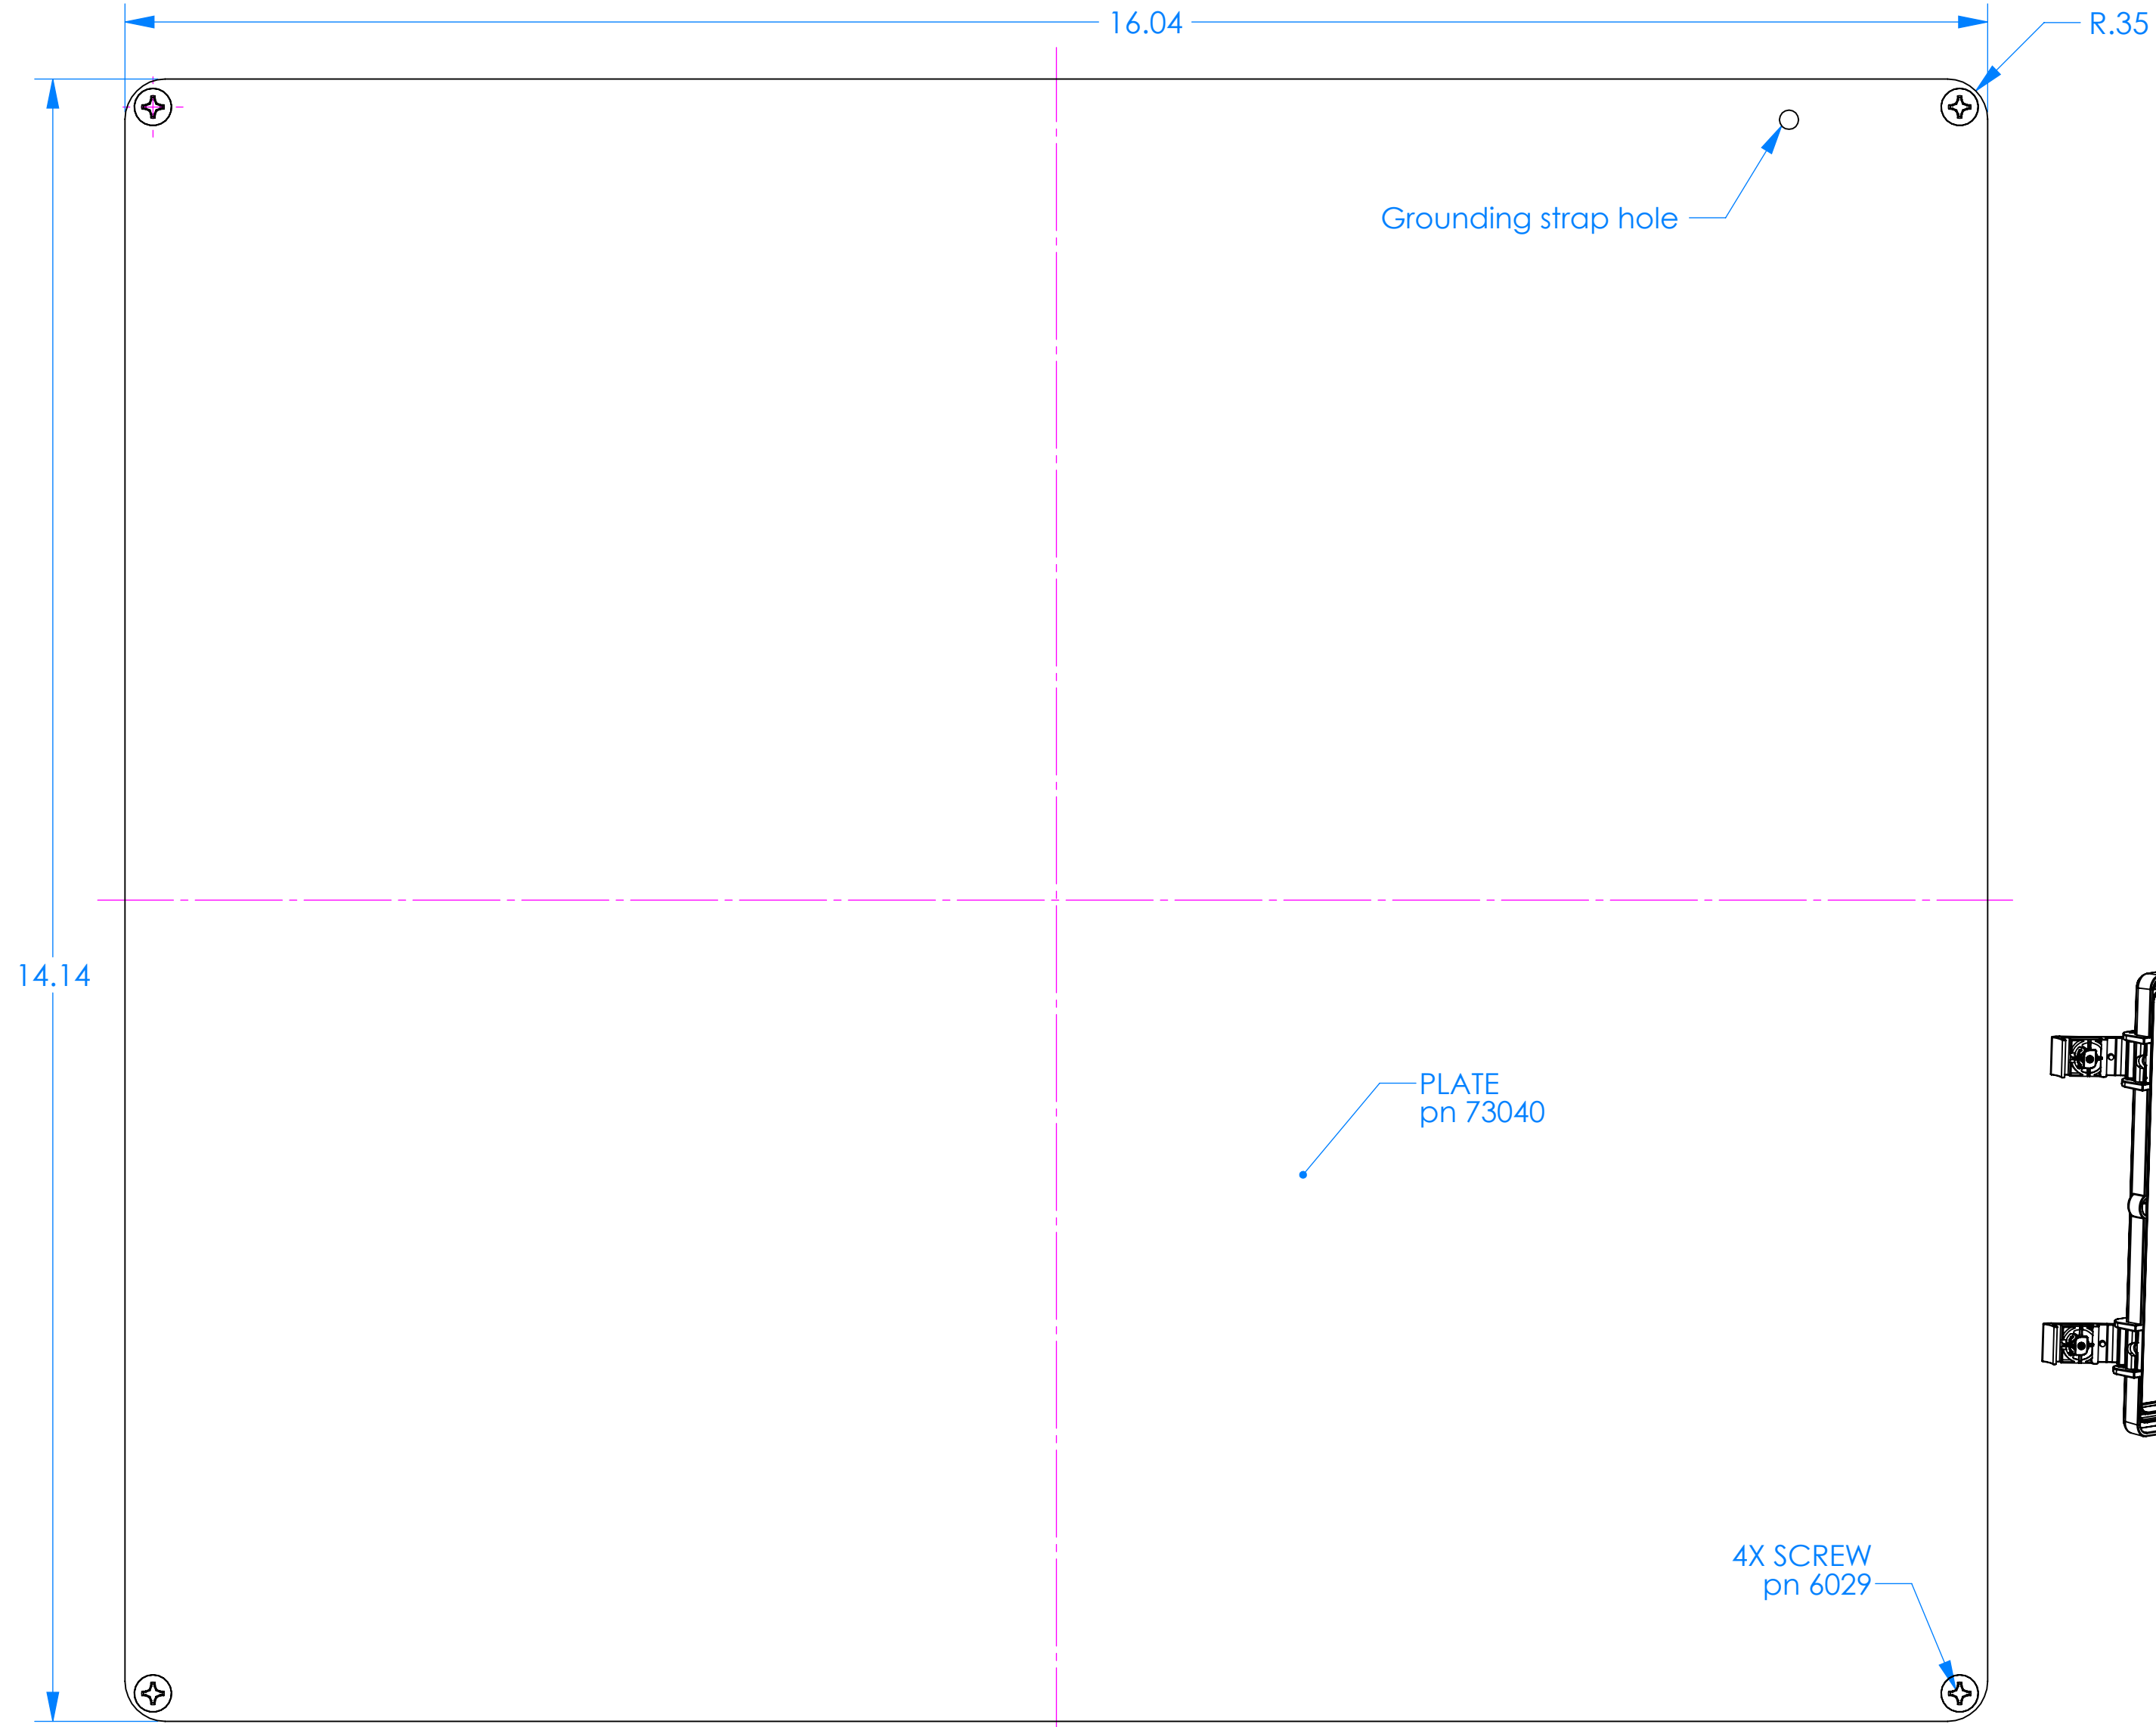

7300T Aluminum Top Panel Kit for I602HL, I622HL, I632 and I652

Optional kit
pn 7300T

Parts Included in kit number 7300T		
P/N	Qty.	Description
73040	1	Aluminum Top Panel
6029	4	SS #10 X 3/8" Pan HL Screw

73040 Aluminum Top Panel for I602HL, I622HL, I632 and I652