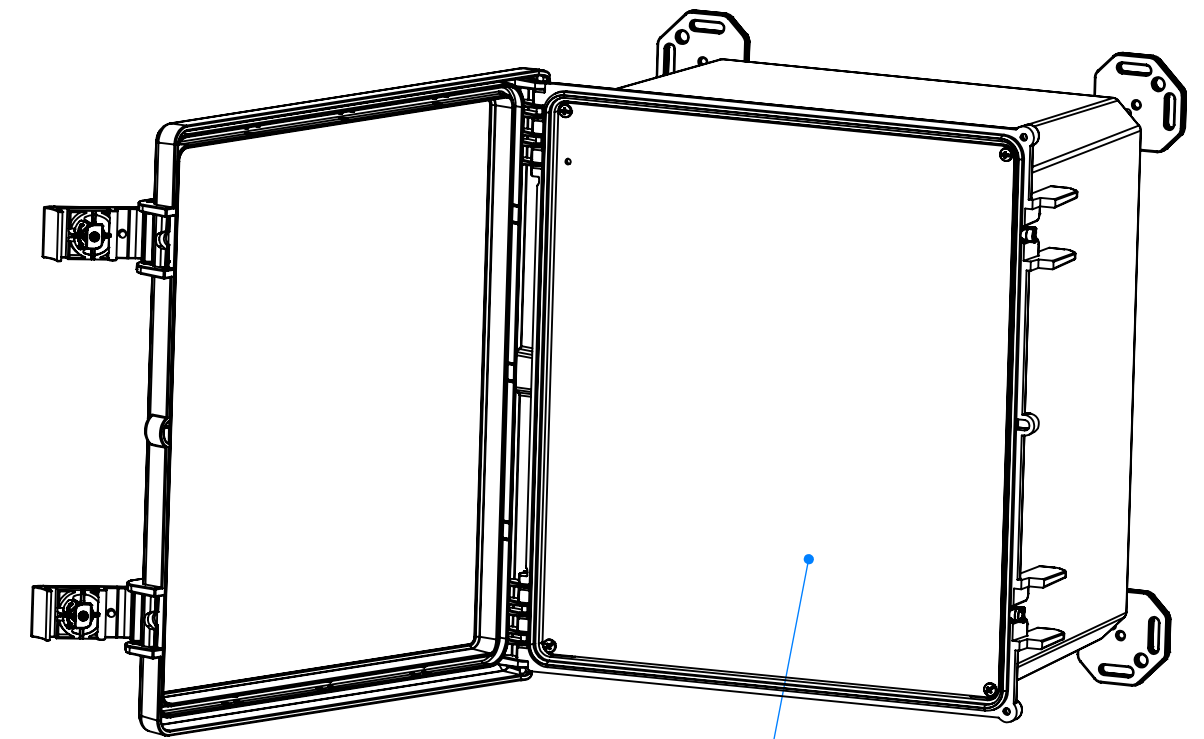

7300T Aluminum Top Panel Kit for I602HL, I622HL, I632 and I652

Optional kit
pn 7300T

Parts Included in kit number 7300T		
P/N	Qty.	Description
73040	1	Aluminum Top Panel
6029	4	SS #10 X 3/8" Pan HL Screw

73040 Aluminum Top Panel for I602HL, I622HL, I632 and I652