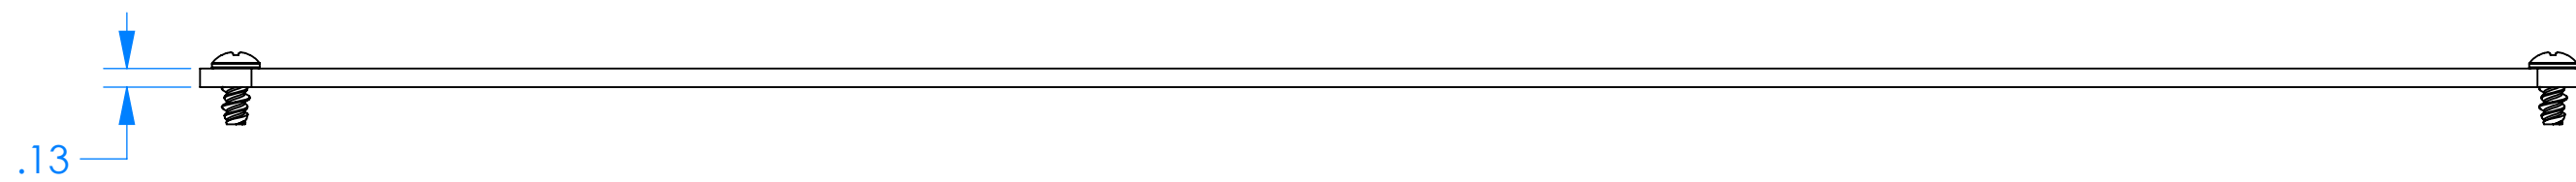

7300T Aluminum Top Panel Kit for I602HL, I622HL, I632 and I652

Optional kit
pn 7300T

Parts Included in kit number 7300T		
P/N	Qty.	Description
73040	1	Aluminum Top Panel
6029	4	SS #10 X 3/8" Pan HL Screw