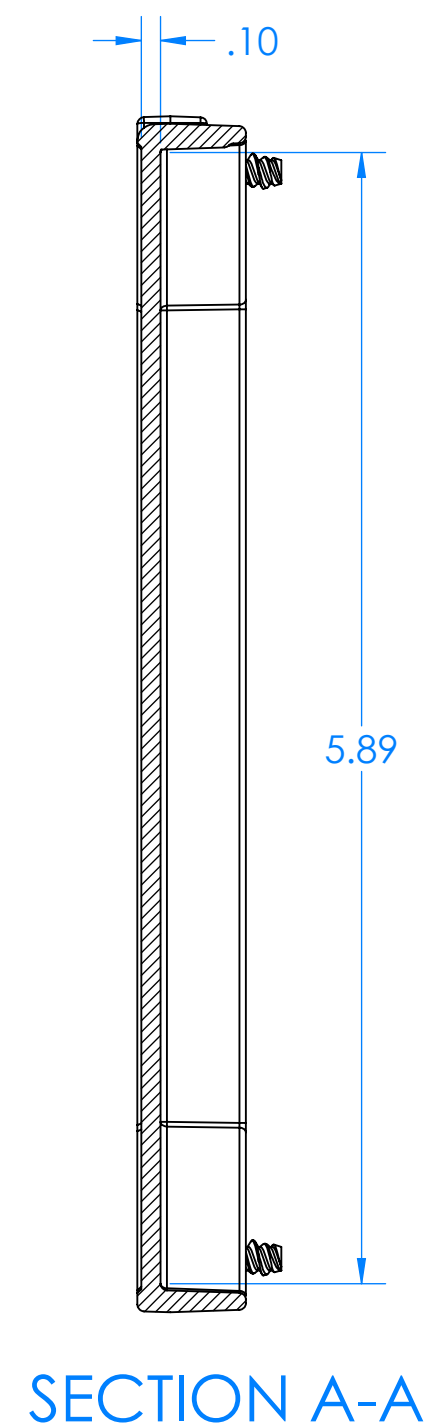

# 7100HP Plastic Hinged Top Panel Kit for I142HL, I152HL and I152HS

OPTIONAL KIT  
pn 7100HP

SECTION B-B

PART INCLUDED IN pn 7100HP		
P/N	Qty.	Description
71021	1	Plastic Hinged Top Panel
1310	1	Hinge - Left
1311	1	Hinge - Right
6028	4	SS #10 X 5/8" Pan Combo H/L Screw

# 71021 Plastic Hinged Top Panel