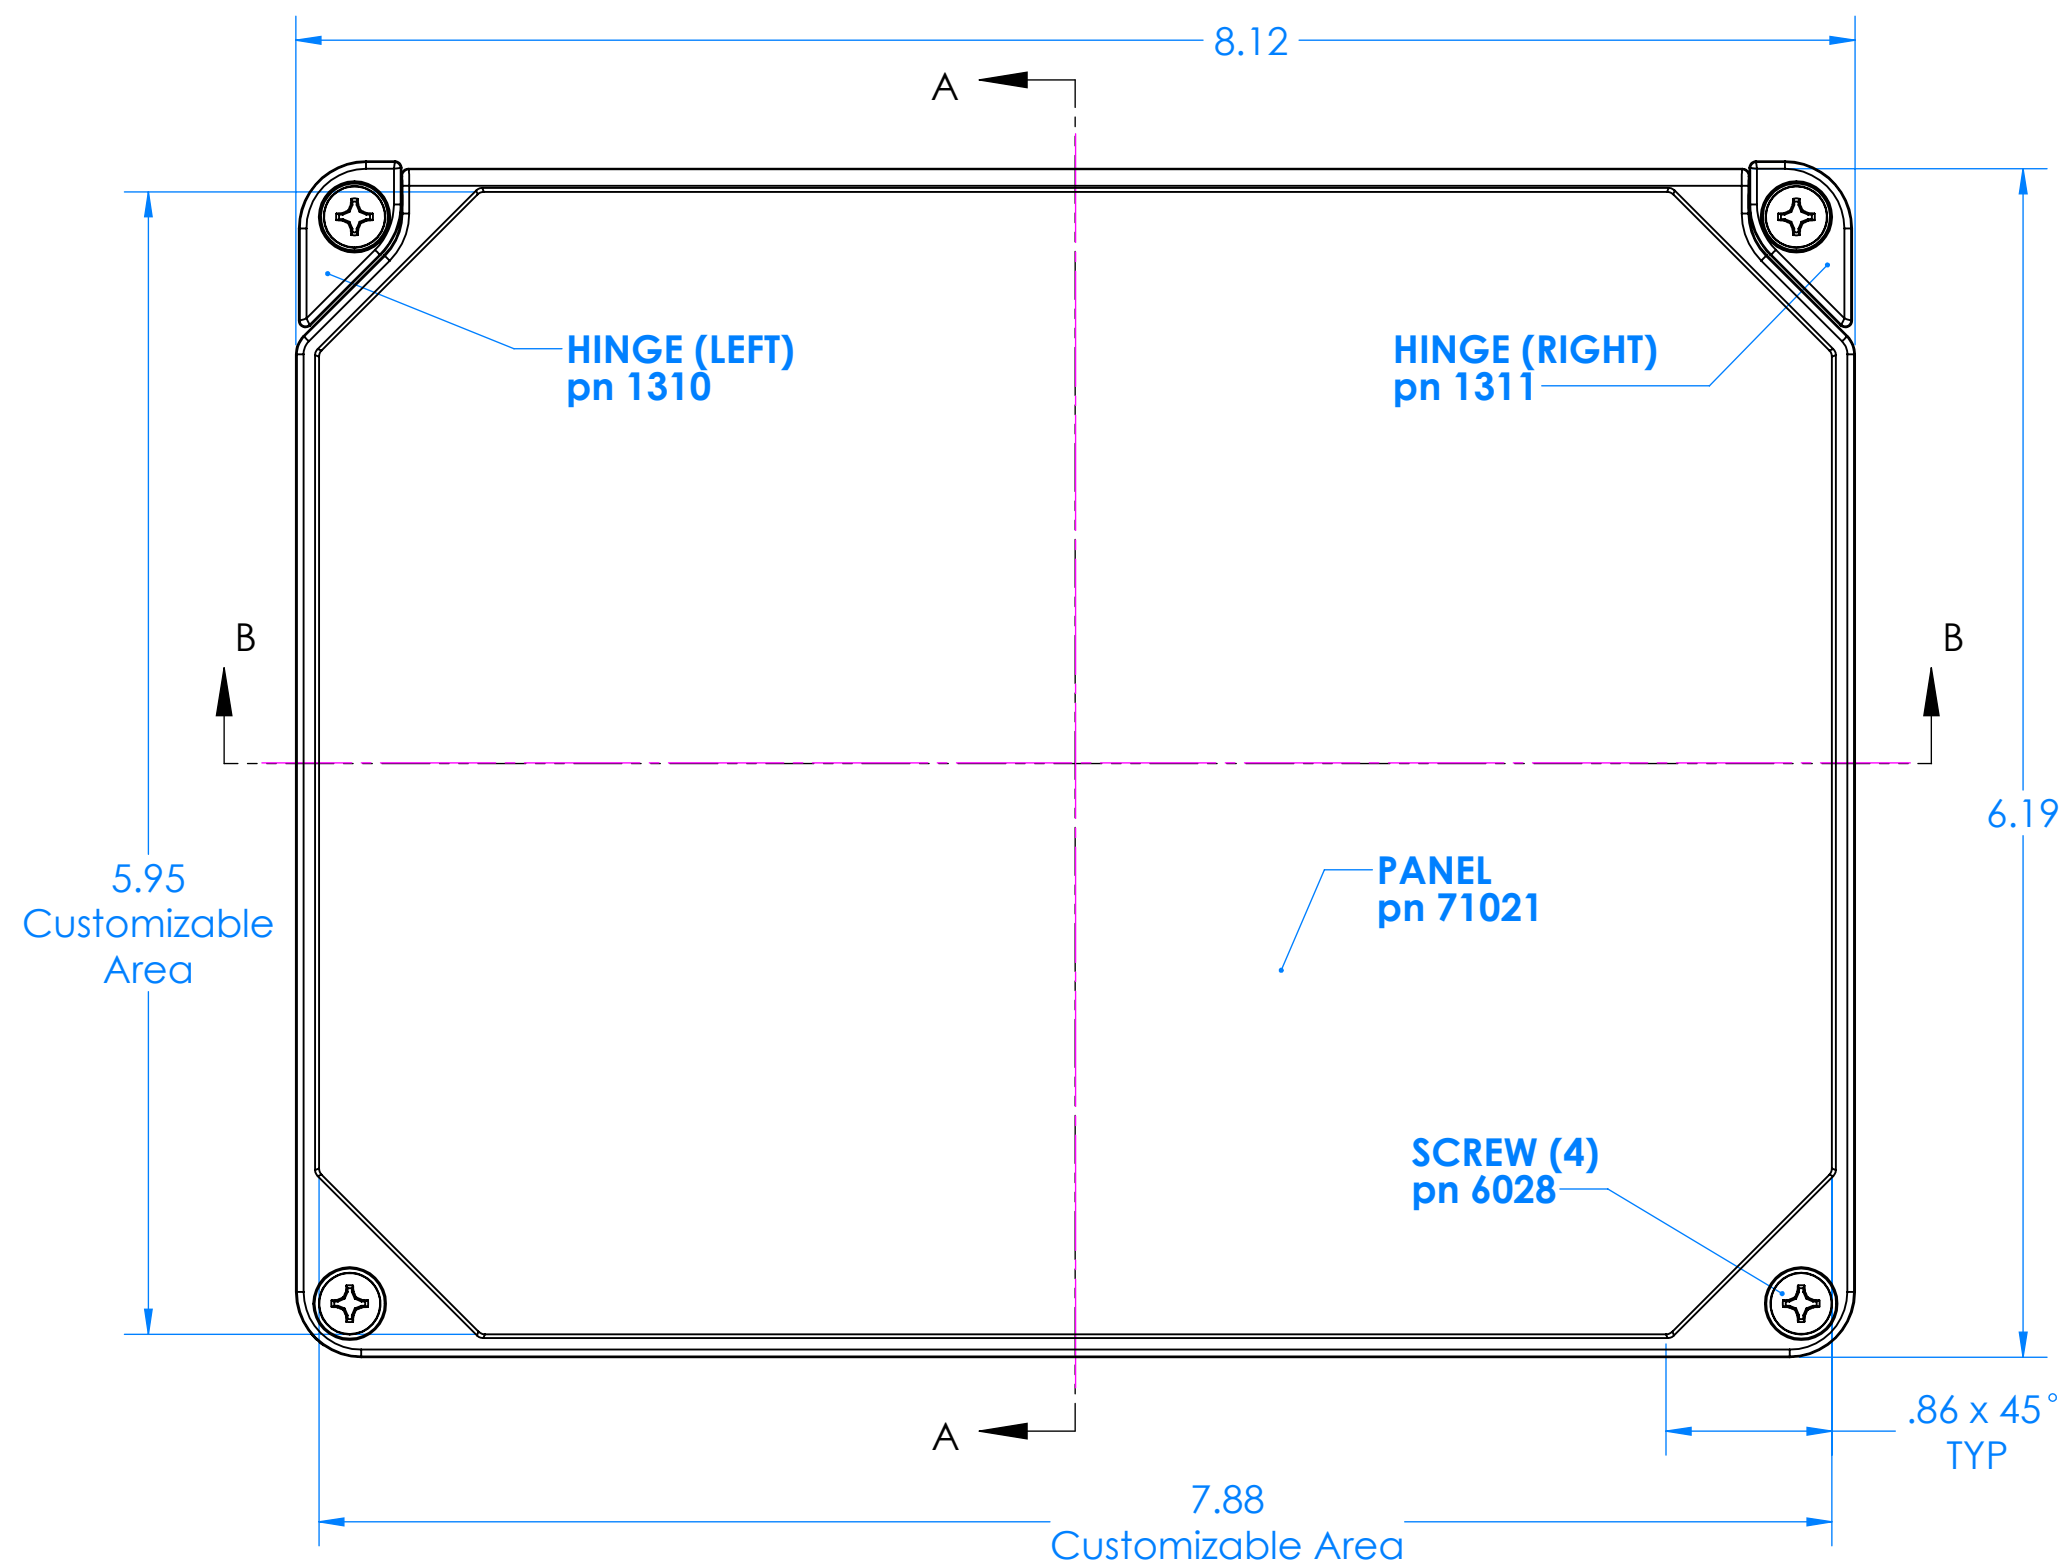

# 7100HP Plastic Hinged Top Panel Kit for I142HL, I152HL and I152HS

OPTIONAL KIT  
pn 7100HP

SECTION B-B

PART INCLUDED IN pn 7100HP		
P/N	Qty.	Description
71021	1	Plastic Hinged Top Panel
1310	1	Hinge - Left
1311	1	Hinge - Right
6028	4	SS #10 X 5/8" Pan Combo H/L Screw

# 71021 Plastic Hinged Top Panel