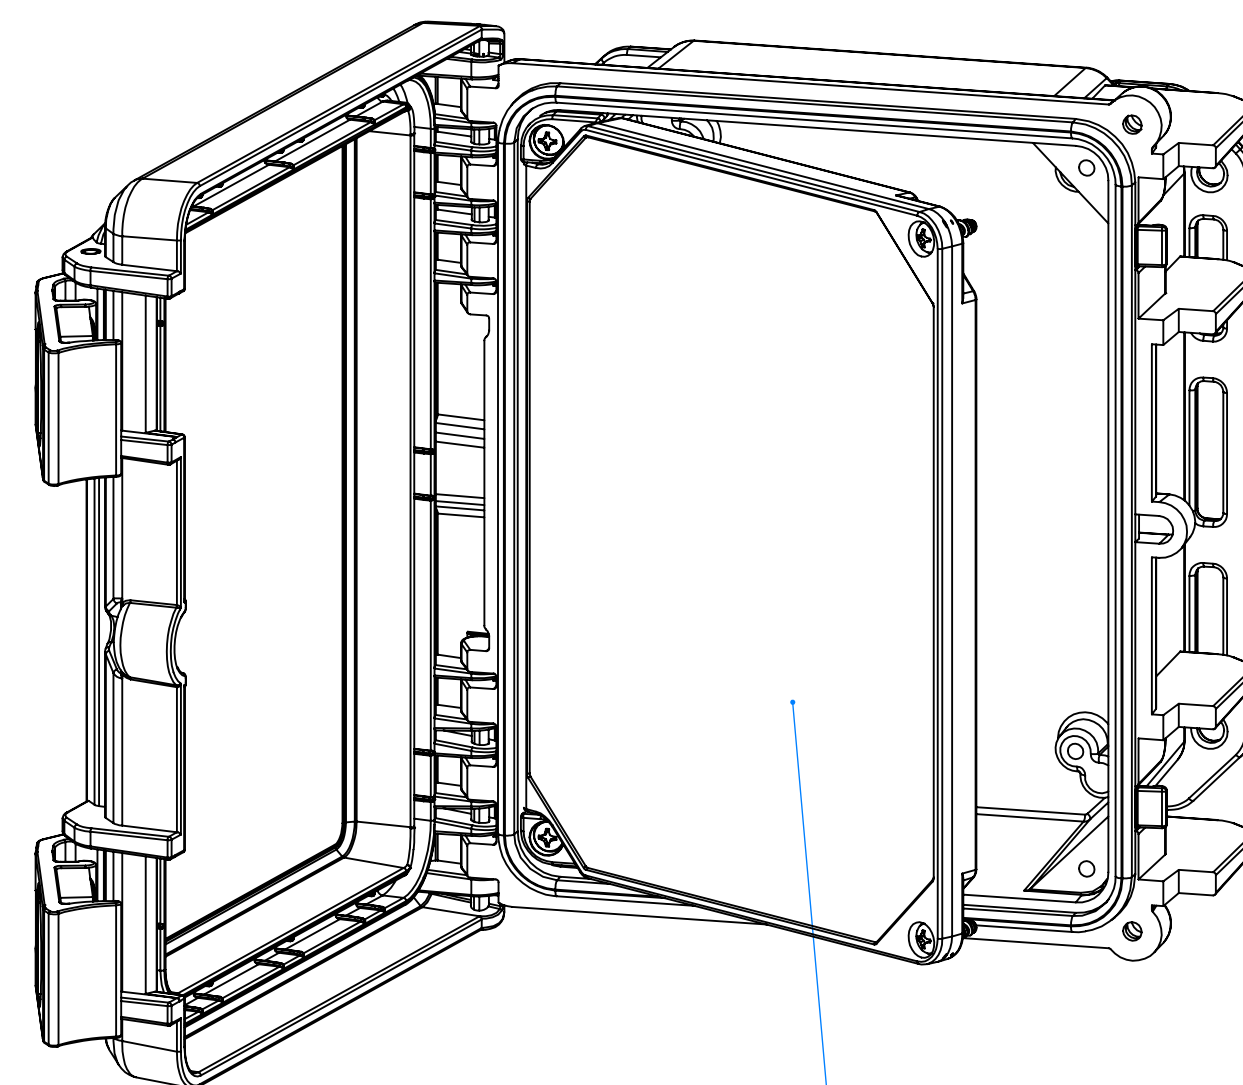

# 7100HP Plastic Hinged Top Panel Kit for I142HL, I152HL and I152HS

OPTIONAL KIT  
pn 7100HP

SECTION B-B

PART INCLUDED IN pn 7100HP		
P/N	Qty.	Description
71021	1	Plastic Hinged Top Panel
1310	1	Hinge - Left
1311	1	Hinge - Right
6028	4	SS #10 X 5/8" Pan Combo H/L Screw

# 71021 Plastic Hinged Top Panel