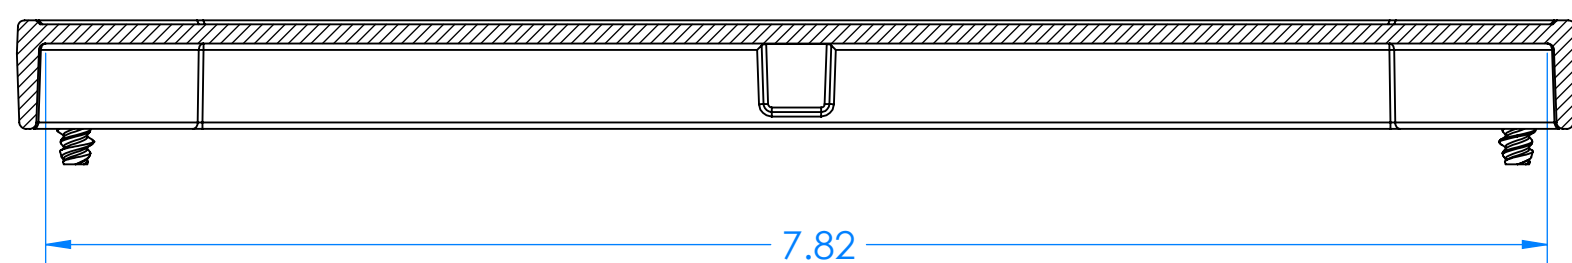

# 7100HP Plastic Hinged Top Panel Kit for I142HL, I152HL and I152HS

OPTIONAL KIT  
pn 7100HP

SECTION B-B

PART INCLUDED IN pn 7100HP		
P/N	Qty.	Description
71021	1	Plastic Hinged Top Panel
1310	1	Hinge - Left
1311	1	Hinge - Right
6028	4	SS #10 X 5/8" Pan Combo H/L Screw

# 71021 Plastic Hinged Top Panel